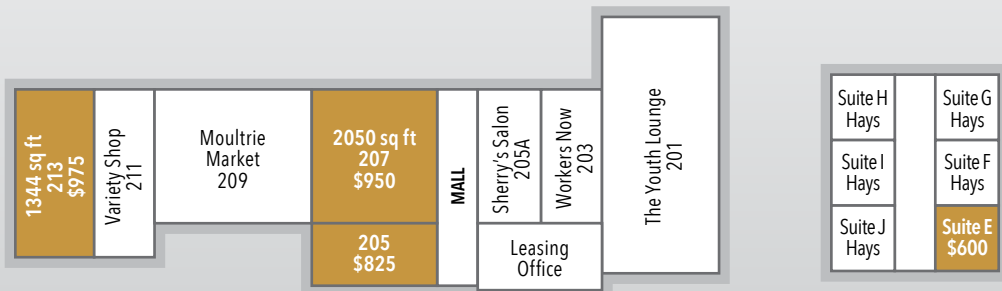

Now Leasing
Vintage Blytheville!
Rents Starting at
\$500 Interior; \$950 Exterior

Unit #213
2080 sq ft
\$950/month.

Some exterior spaces available for gourmet food trucks
Farmers Markets Welcome!

Available